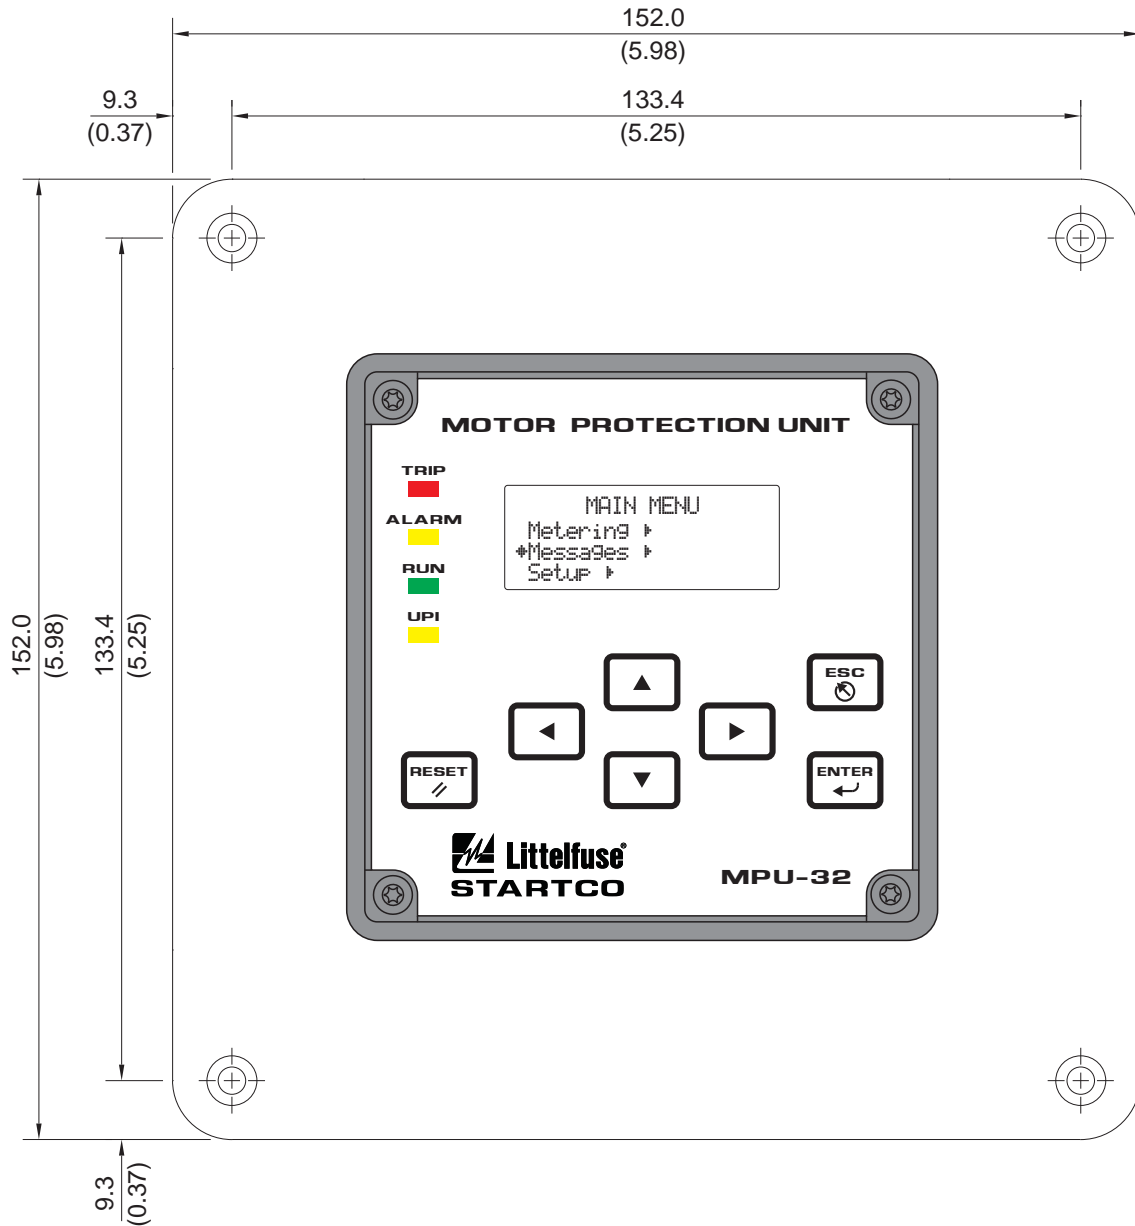

**MA-02 : PMA-2 ALLEN-BRADLEY 1406 ADAPTER FOR MPU-32**

*Notes:*

1. Dimensions in millimetres (inches).
2. Mounting screws: M4 x 12 or 8-32 x 0.50.
3. MPU-32 and MPU-CIM must be ordered separately with full part number.